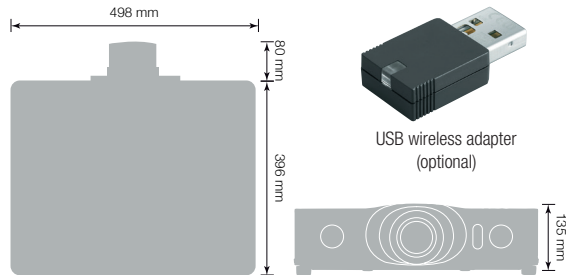

CP-WU8451 / CP-WU8461

HITACHI
Inspire the Next

Technical Specifications

Lens Specifications

Screen size (diagonal)	Projection distance (a)		Screen height (cm)	
	Wide (m)	Tele (m)	b (top)	c (bottom)
30" (0.8m)	1.0	1.9	45	-4
40" (1.0m)	1.3	2.6	60	-6
50" (1.3m)	1.6	3.2	75	-7
60" (1.5m)	1.9	3.8	90	-9
70" (1.8m)	2.3	4.5	105	-10
80" (2.0m)	2.6	5.1	120	-12
90" (2.3m)	2.9	5.8	135	-13
100" (2.5m)	3.2	6.4	150	-15
150" (3.8m)	4.8	9.6	224	-22
200" (5.1m)	6.4	12.8	299	-30
250" (6.4m)	8.0	16.0	374	-37
300" (7.6m)	9.6	19.1	449	-45
500" (12.7m)	16.1	31.9	748	-75
600" (15.2m)	19.3	38.3	897	-90