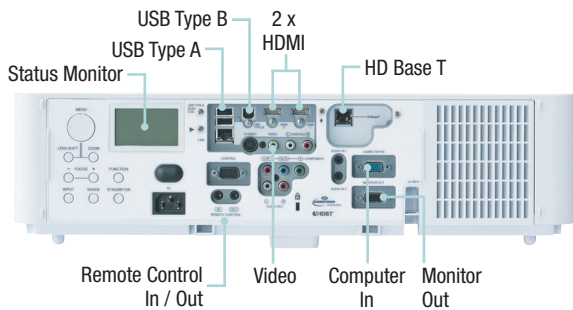

CP-WU8451 / CP-WU8461

HITACHI
Inspire the Next

Technical Specifications

Lens Specifications

Screen size (diagonal)	Projection distance (a)		Screen height (cm)	
	Wide (m)	Tele (m)	b (top)	c (bottom)
30" (0.8m)	1.0	1.9	45	-4
40" (1.0m)	1.3	2.6	60	-6
50" (1.3m)	1.6	3.2	75	-7
60" (1.5m)	1.9	3.8	90	-9
70" (1.8m)	2.3	4.5	105	-10
80" (2.0m)	2.6	5.1	120	-12
90" (2.3m)	2.9	5.8	135	-13
100" (2.5m)	3.2	6.4	150	-15
150" (3.8m)	4.8	9.6	224	-22
200" (5.1m)	6.4	12.8	299	-30
250" (6.4m)	8.0	16.0	374	-37
300" (7.6m)	9.6	19.1	449	-45
500" (12.7m)	16.1	31.9	748	-75
600" (15.2m)	19.3	38.3	897	-90