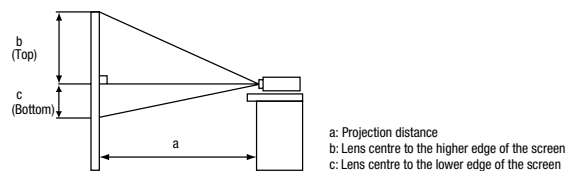

CP-WU8451 / CP-WU8461

HITACHI
Inspire the Next

Technical Specifications

Lens Specifications

Screen size (diagonal)	Projection distance (a)		Screen height (cm)	
	Wide (m)	Tele (m)	b (top)	c (bottom)
30" (0.8m)	1.0	1.9	45	-4
40" (1.0m)	1.3	2.6	60	-6
50" (1.3m)	1.6	3.2	75	-7
60" (1.5m)	1.9	3.8	90	-9
70" (1.8m)	2.3	4.5	105	-10
80" (2.0m)	2.6	5.1	120	-12
90" (2.3m)	2.9	5.8	135	-13
100" (2.5m)	3.2	6.4	150	-15
150" (3.8m)	4.8	9.6	224	-22
200" (5.1m)	6.4	12.8	299	-30
250" (6.4m)	8.0	16.0	374	-37
300" (7.6m)	9.6	19.1	449	-45
500" (12.7m)	16.1	31.9	748	-75
600" (15.2m)	19.3	38.3	897	-90